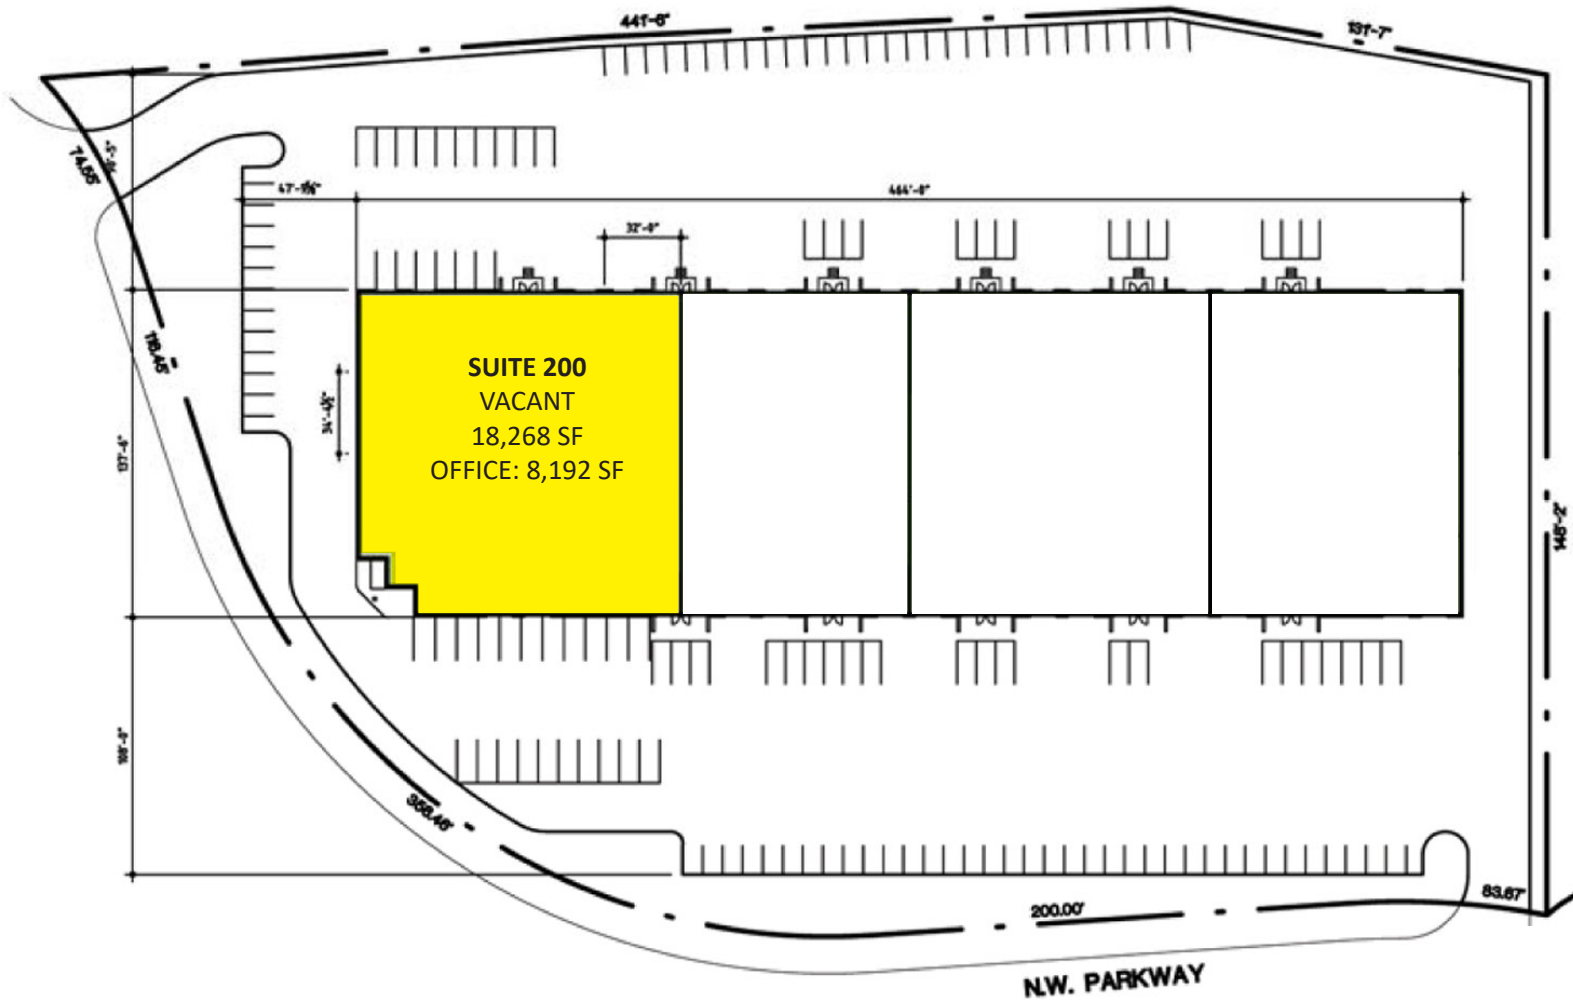

Platte Valley Industrial Center #9

200 NW Parkway Drive, Riverside, Missouri

For Lease

Building Site Plan

4622 Pennsylvania Avenue, Suite 700
Kansas City, MO 64112
816.756.1400 | www.BLOCKLLC.com

BLOCK
REAL ESTATE SERVICES, LLC